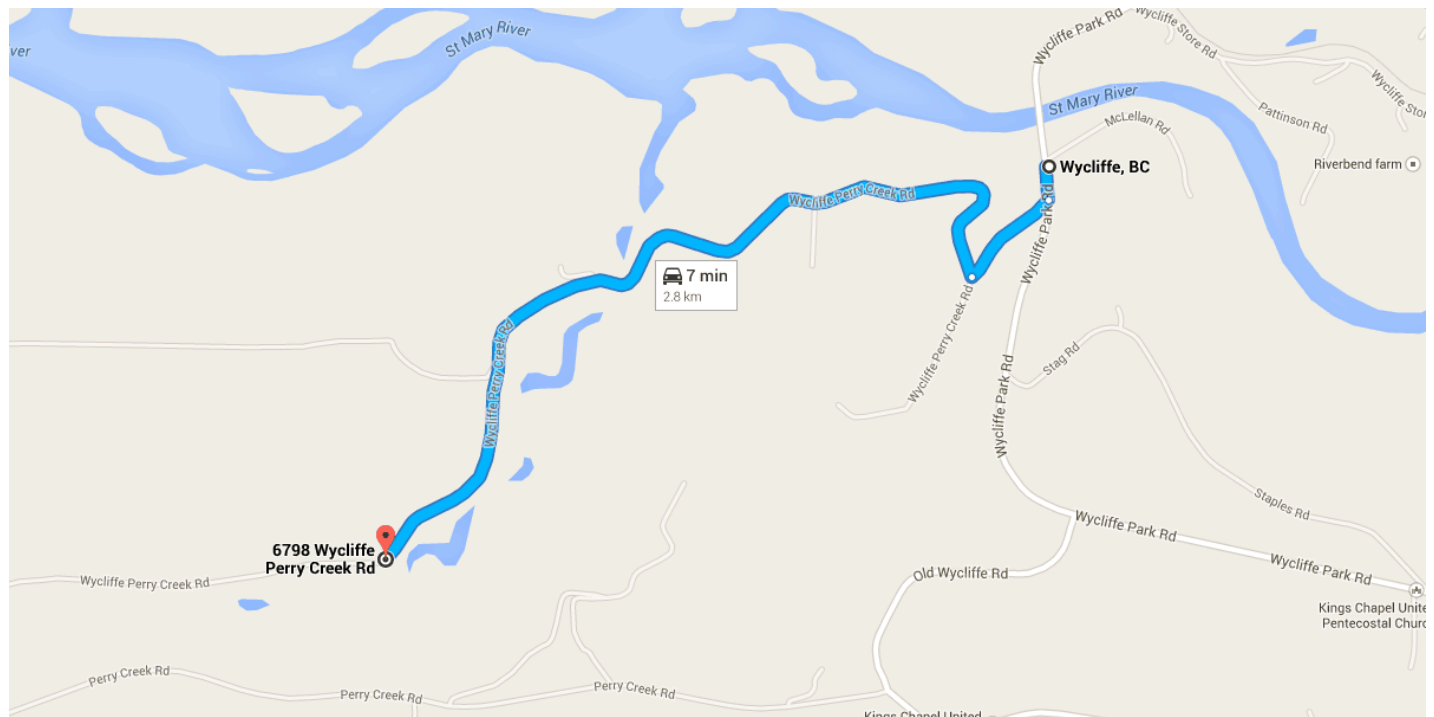

Drive 2.8 km, 7 min

### Directions from Wycliffe, BC to 6798 Wycliffe Perry Creek Rd

#### ○ Wycliffe, BC

- 1. Head south on Wycliffe Park Rd toward Wycliffe Perry Creek Rd 87 m
- 2. Slight right onto Wycliffe Perry Creek Rd 290 m
- 3. Turn right to stay on Wycliffe Perry Creek Rd 2.4 km

#### ⊙ 6798 Wycliffe Perry Creek Rd

Ta Ta Creek, BC V0B 2H0

These directions are for planning purposes only. You may find that construction projects, traffic, weather, or other events may cause conditions to differ from the map results, and you should plan your route accordingly. You must obey all signs or notices regarding your route.